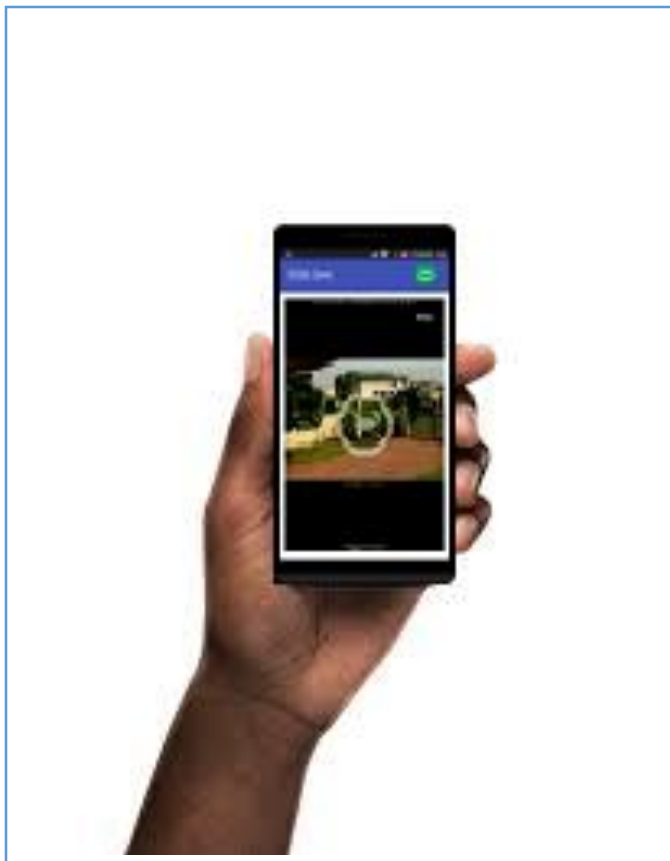

SES

From Anywhere to Anywhere

SES – The Cellular Surveillance System

Product Overview

No Wi-Fi no problem! Exempler's SnakeEyeSecurity™ (SES) is a cost effective cellular-based security system. This means you can install it virtually anywhere; in your home, on your farm, even at your remote cabin in the woods. The camera captures video and makes it available on an App on your smartphone, allowing you to always monitor activity whether it is near the camera site or half way around the world. The system only requires a single power source, no messy extra cables, no DVR equipment, no Wi-Fi access point required.

No need to be in the "dark" as to what is happening to your assets. The intelligent motion activated camera is optimized to capture only meaning information. Cloud video storage means that an intruder cannot destroy evidence captured by the camera. The unique CameraShare™ feature allows you to give others access to your cameras. With the SES client App you can share videos using your favorite social media platform.

Product Highlights

- Smart motion detection captures only meaningful information
- Cellular camera with Wi-Fi fallback provides maximum geographical coverage
- Night vision enabled camera allows for 24/7 video surveillance
- Android client viewing App installs on your smartphone or tablet
- Cloud storage enables you to view videos from anywhere around the world
- CameraShare™ for giving camera access to family and friends
- Battery backup enables lights-out video recording