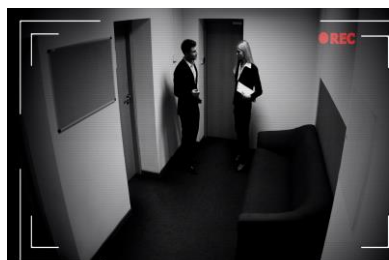

Evidence

SES is the ideal evidence system. Each video clip is time stamped and GEO-tagged. Hence you will have all the evidence you need to present to the authorities.